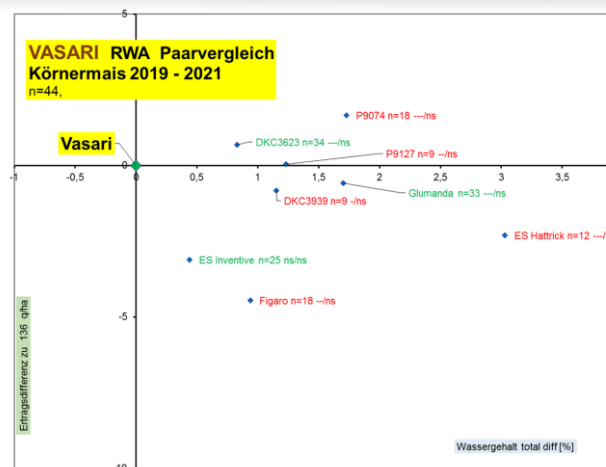

### Variety characteristics:

Type:	S
Use:	grain
Maturity group:	~ 280 (260-310)
Corn type:	dent

### Agronomic properties:\*\*

Early vigour:	5
Lodging:	2
Broken stem:	4
Fusarium corn cob:	5
Fusarium stems:	5
Helmintho:	5
Ustilago:	4
Stay green:	5
Dry down:	9
Plant height:	6
Days sowing to flowering:	6 (medium- late)

### Yield potential/yield structure:

Rows/cob:	17,1 (16-18)
Kernels/row:	37,3 (31-42)
Test weight (HL):	4
Thousand Kernel weight:	3